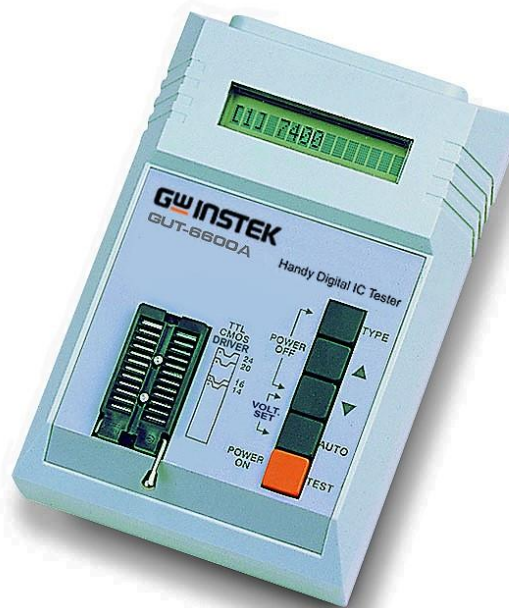

GUT-6600A Handy Digital IC Tester

Features

- ❖ Easy-Operating Tester, Particularly be Designed for the Digital IC
- ❖ Supported Device : 74/54/40/45 Serial, Drive 2xxx
- ❖ Small, Portable, Light and Power-Saving, Usable With Battery
- ❖ Average Search Time: 0.6 Second
- ❖ Display: 16 Characters in 1 Line LCD
- ❖ Test Pins: 14~24 Pins

Handheld Digital IC Tester.

The GUT-6600A is a portable Digital IC tester with features matching those of its desktop cousin, the GUT-6000A. Standard DC adaptor or battery operation provide a secure power supply anytime, anywhere. Geared towards ease of use, no programming or fixtures are required when operating GUT-6600A; users simply have to plug in the device and a search is completed within a mere 0.6 seconds on average. All these features and compact profile make the GUT-6600A an ideal choice as an additional companion in a users' toolkit.

Архангельск (8182)63-90-72
Астана (7172)727-132
Астрахань (8512)99-46-04
Барнаул (3852)73-04-60
Белгород (4722)40-23-64
Брянск (4832)59-03-52
Владивосток (423)249-28-31
Волгоград (844)278-03-48
Вологда (8172)26-41-59
Воронеж (473)204-51-73
Екатеринбург (343)384-55-89
Иваново (4932)77-34-06

Ижевск (3412)26-03-58
Иркутск (395)279-98-46
Казань (843)206-01-48
Калининград (4012)72-03-81
Калуга (4842)92-23-67
Кемерово (3842)65-04-62
Киров (8332)68-02-04
Краснодар (861)203-40-90
Красноярск (391)204-63-61
Курск (4712)77-13-04
Липецк (4742)52-20-81

Киргизия (996)312-96-26-47

Магнитогорск (3519)55-03-13
Москва (495)268-04-70
Мурманск (8152)59-64-93
Набережные Челны (8552)20-53-41
Нижний Новгород (831)429-08-12
Новокузнецк (3843)20-46-81
Новосибирск (383)227-86-73
Омск (3812)21-46-40
Орел (4862)44-53-42
Оренбург (3532)37-68-04
Пенза (8412)22-31-16

Россия (495)268-04-70

Пермь (342)205-81-47
Ростов-на-Дону (863)308-18-15
Рязань (4912)46-61-64
Самара (846)206-03-16
Санкт-Петербург (812)309-46-40
Саратов (845)249-38-78
Севастополь (8692)22-31-93
Симферополь (3652)67-13-56
Смоленск (4812)29-41-54
Сочи (862)225-72-31
Ставрополь (8652)20-65-13

Казахстан (772)734-952-31

Сургут (3462)77-98-35
Тверь (4822)63-31-35
Томск (3822)98-41-53
Тула (4872)74-02-29
Тюмень (3452)66-21-18
Ульяновск (8422)24-23-59
Уфа (347)229-48-12
Хабаровск (4212)92-98-04
Челябинск (351)202-03-61
Череповец (8202)49-02-64
Ярославль (4852)69-52-93

Адрес сайта: www.gwinstek.nt-rt.ru || эл. почта: gnw@nt-rt.ru